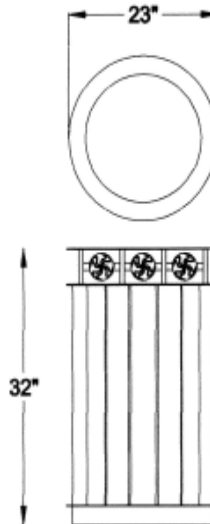

### 20 Gallon Jamestown Recycled Plastic Trash Receptacle.

- 45 lbs.
- Made with seventeen 1" x 4" recycled plastic slats.
- Powder coated steel structure.
- Custom designed, decorative circles on top of receptacle.
- Includes a UV protectant.
- Metal liner included.
- Available in green and cedar with black base/lid.
- Some assembly required.

**Item #:** JP PB20JAM

- MADE WITH SEVENTEEN 1" X 4" RECYCLED PLASTIC SLATS.
- POWDER-COATED STEEL FRAME
- LINER INCLUDED
- HEAVY DUTY ZINC COATED HARDWARE STANDARD
- UNIT WEIGHT APPROX. 45 LBS.